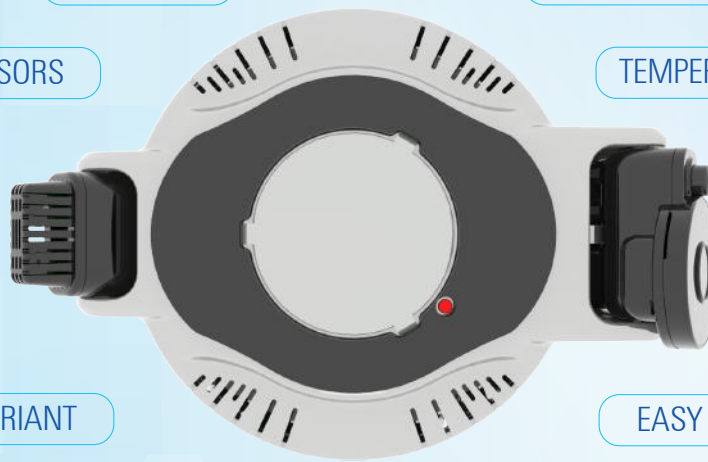

MAGIC EYE

MULTI SENSOR INTEGRATION

OCCUPANCY COUNT

DOOR OPEN SENSING

ML & AI BASED INSIGHTS

HD CAMERA

MOTION SENSOR

INTEGRATES OTHER WIFI SENSORS

TEMPERATURE SENSOR

HUMIDITY SENSOR

SMOKE SENSOR

BUILT IN 3G / 4G GATEWAY VARIANT

EASY & QUICK INSTALLATION

LOCAL AND CLOUD STORAGE FOR IMAGES AND VIDEOS

SIMPLE CONFIGURATION (APP BASED)

OPTIONAL TWO-WAY AUDIO

100 DBA HOOTER AND BLINKING LED ALARMS

NO CABLING

PATENT PENDING

CREATED IN INDIA

Wi-Fi Camera

720P HD CAMERA

WI-FI INTERFACE

LOCAL STORAGE WITH 32GB SD CARD

MINI USB CONNECTOR FOR INPUT POWER

NIGHT VISION WITH IR

APP BASED VIEWING OF IMAGES AND VIDEOS

VIEW REAL-TIME VIDEO ON REQUEST

APP BASED CONFIGURATION

VIEW HISTORICAL IMAGE ON REQUEST

VIEW REAL-TIME IMAGE ON REQUEST